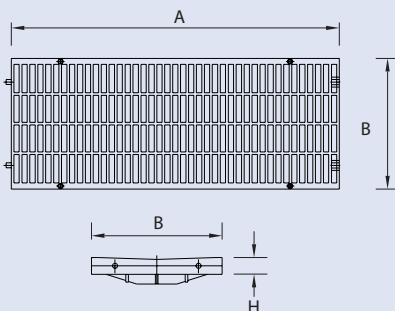

Grates

Polypropylene Gratings for Modular Channel

The polypropylene gratings, available in grey and black colours, can be installed on the frame of modular channels (WC100G, WC185G, WC100B, WC185B).

Surface suitable for light traffic, crosswalks, green areas, balconies and terraces.

Dimensions				
	A	B	H	Colour
WG130G	500	126	20	Grey
WG200G	500	199	25	Grey
WG130B	500	126	20	Black
WG200B	500	199	25	Black